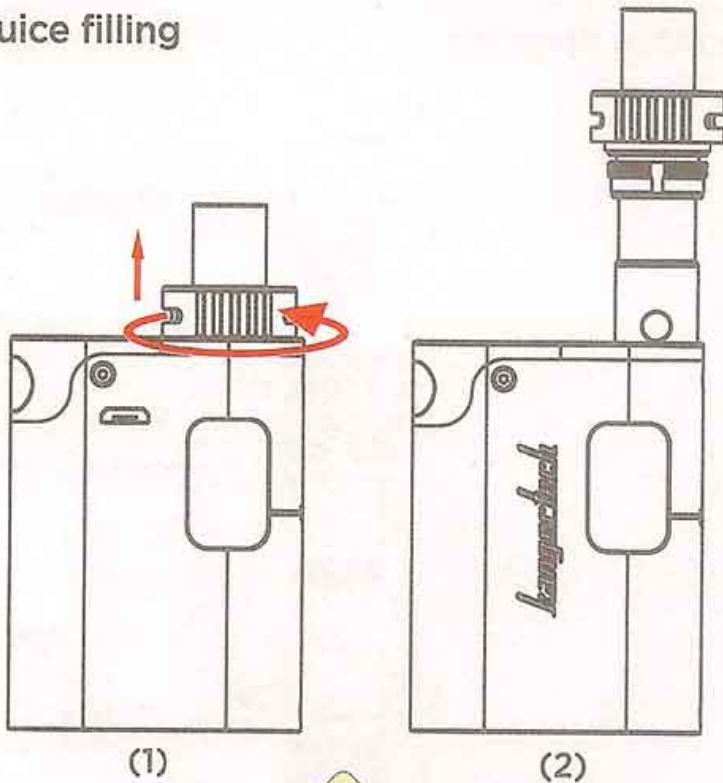

MADE IN CHINA

TOGO™ Mini

www.vappora.com

TOGO™ Mini

Packing Includes:

1. TOGO Mini x 1
2. CLOCC 0.5Ω(SS316L) x 1
3. CLOCC 1.0Ω(NiCr) x 1
4. Pyrex glass x 1
5. Micro USB cable x 1
6. Manual x 1

Specification

Height:	76.5mm
Length:	44mm
Width:	22.5mm
Weight:	140g
Capacity:	3.8mL
Drip tip:	POM
Suitable Coil:	CLOCC
Color:	Black/Orange/Red
Coil resistance:	≥0.15Ω
Battery:	Built-in Li-battery 1600mAh
Charging:	Micro USB charge port, DC5V 1000mAh(MAX)

Assemble diagram

Juice filling

Operating:

1. LED lights when press the fire button to vapes; LED lights off when release the fire button, and atomizer stops vaping.
2. 5 speedy clicks to switch on/off the battery.
3. LED will flash 3 times when atomizer resistance value is less than 0.15Ohm or short circuit.
4. LED will flash 15 times and stop function when battery is drained out, user needs to charge the battery.
5. LED lights while charging, all 5 LED light when fully charged.
6. It will stop functioning automatically when 10 seconds overused.
7. Built-in high-capacity battery.
8. LED will flash 6 times and stop functioning when PCB temperature is too high.