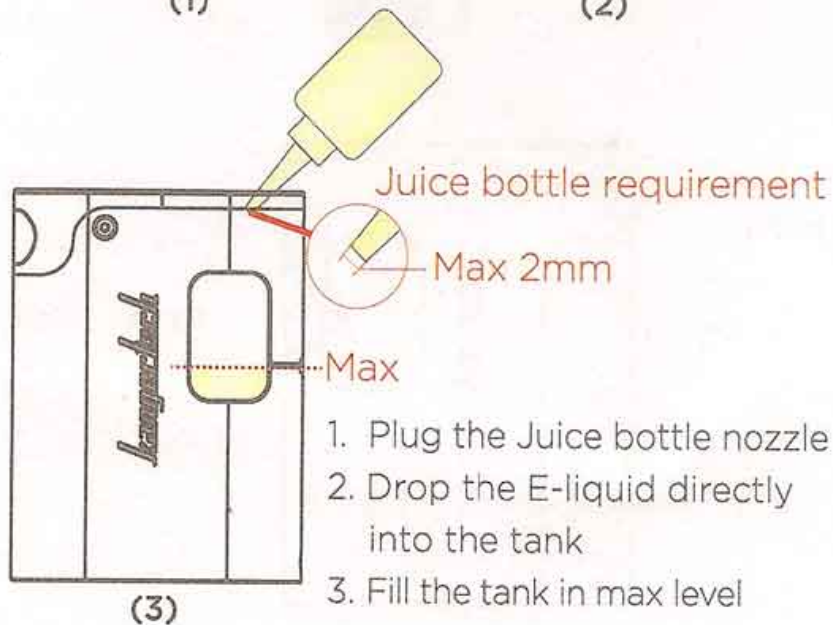

Juice filling

Operating:

1. LED lights when press the fire button to vapes; LED lights off when release the fire button, and atomizer stops vaping.
2. 5 speedy clicks to switch on/off the battery.
3. LED will flash 3 times when atomizer resistance value is less than 0.15Ohm or short circuit.
4. LED will flash 15 times and stop function when battery is drained out, user needs to charge the battery.
5. LED lights while charging, all 5 LED light when fully charged.
6. It will stop functioning automatically when 10 seconds overused.
7. Built-in high-capacity battery.
8. LED will flash 6 times and stop functioning when PCB temperature is too high.

Warning

1. Do not charge the device outdoors or near water.
2. Do not use this device for anything other than vaping.
3. Do not swallow the e-liquid
4. Disassemble the device will invalidate your warranty.