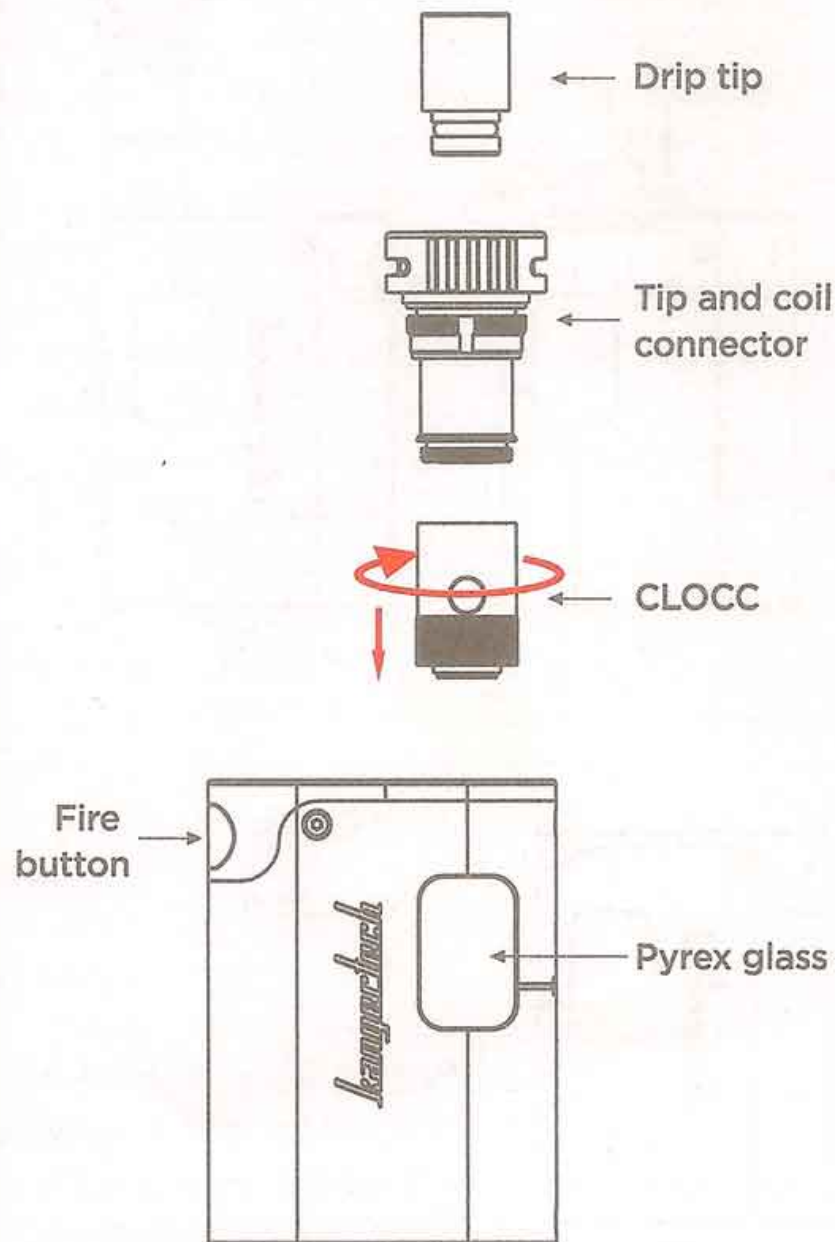

MADE IN CHINA

TOGO™ Mini

www.vappora.com

TOGO™ Mini

Packing Includes:

1. TOGO Mini x 1
2. CLOCC 0.5Ω(SS316L) x 1
3. CLOCC 1.0Ω(NiCr) x 1
4. Pyrex glass x 1
5. Micro USB cable x 1
6. Manual x 1

Specification

Height:	76.5mm
Length:	44mm
Width:	22.5mm
Weight:	140g
Capacity:	3.8mL
Drip tip:	POM
Suitable Coil:	CLOCC
Color:	Black/Orange/Red
Coil resistance:	≥0.15Ω
Battery:	Built-in Li-battery 1600mAh
Charging:	Micro USB charge port, DC5V 1000mAh(MAX)

Assemble diagram

Juice filling

Operating:

1. LED lights when press the fire button to vapes; LED lights off when release the fire button, and atomizer stops vaping.
2. 5 speedy clicks to switch on/off the battery.
3. LED will flash 3 times when atomizer resistance value is less than 0.15Ohm or short circuit.
4. LED will flash 15 times and stop function when battery is drained out, user needs to charge the battery.
5. LED lights while charging, all 5 LED light when fully charged.
6. It will stop functioning automatically when 10 seconds overused.
7. Built-in high-capacity battery.
8. LED will flash 6 times and stop functioning when PCB temperature is too high.